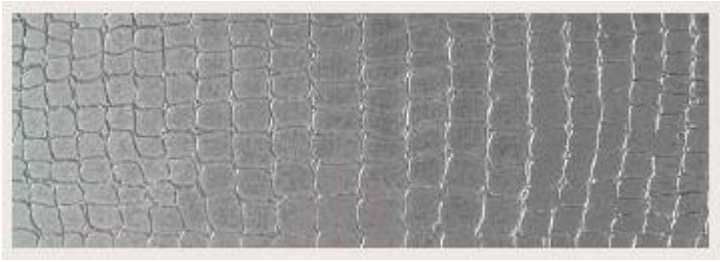

TETRAGON

Finiture disponibili/ Finishes available

RAL

SPECIAL

VERNICATURE SPECIALI/ SPECIAL PAINTS

DECORO/TRIMMING

BAROCCO

CROK

EVA

FLOWER

SURFACE