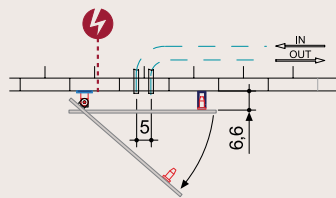

Istallazione verticale
Vertical installation

Istallazione orizzontale
Horizontal installation