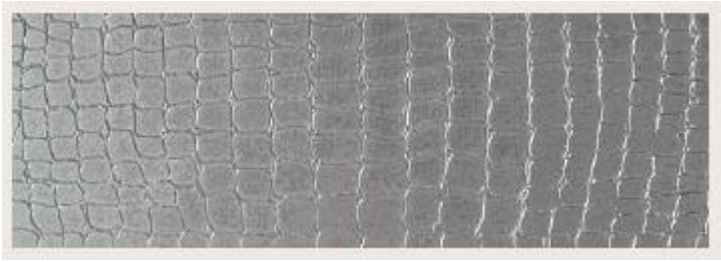

REFLEX

Finiture disponibili/ Finishes available

RAL

SPECIAL

DECORO/TRIMMING

BAROCCO

CROK

EVA

FLOWER

SURFACE